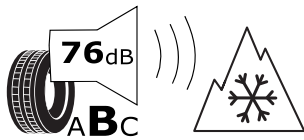

GOODYEAR

569506

325/95R24 162/160K

C3