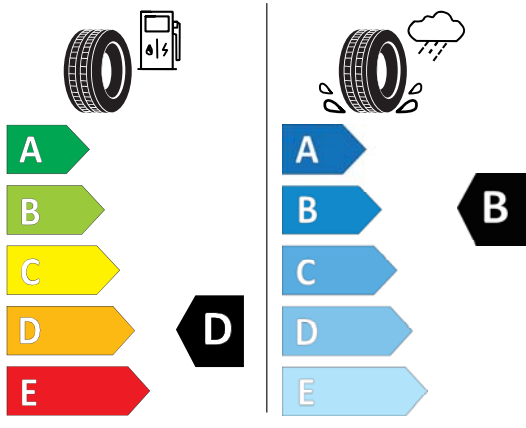

GOODYEAR

569506

325/95R24 162/160K

C3

2020/740