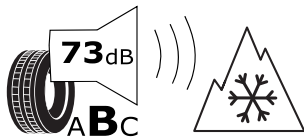

GOODYEAR

569514

315/80R22.5 156/150K

C3