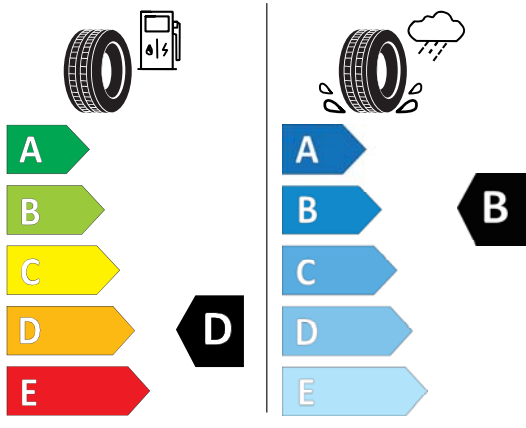

GOODYEAR

569514

315/80R22.5 156/150K

C3

2020/740